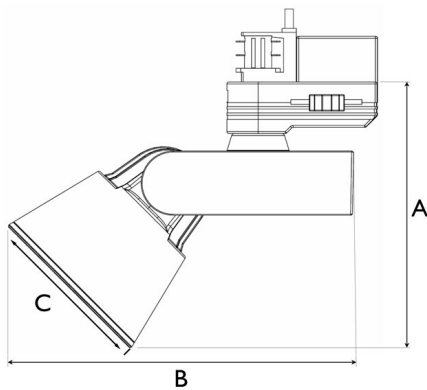

Spot		Medium		Flood	
18°		31°		42°	
m	ø	m	ø	m	ø
1.0	0.32	1.0	0.56	1.0	0.78
2.0	0.64	2.0	1.12	2.0	1.55
3.0	0.96	3.0	1.68	3.0	2.33

A 137 B 177 C 67 (mm)

Ultra mini 2000

Technical specification

Track light with incorporated electronic gear and Chip on board. High quality reflector with three different beam spreads. Lamp housing of die-cast aluminium for optimal cooling, long lifetime and low weight.

Model and colors Available in white, black and grey.

Area of use Track light for indoor applications.

Technical data

Mains (input) voltage	220-240 V
Total weight	0,76 kg
Form of protection	IP 20, class I
Color temperature	3 000 K
Light source	LED
Operating position	360°/90°
Start time	Instant
Driver	Built in
Optics	Metalized aluminum reflector
Beam spreads	Spot, Medium, Flood

Type	Delivered lumen output (lm)	System power (W)	EEI ³
830	2000	17	A++
930	1900	19	A+
840	1900	15	A++
940	1900	17	A++

Note

Product available with meat or bread COB on request. Product available in other Kelvin temperatures by request. Final shipping destination may require minor modifications of components as well as article numbers, be sure to state the country in which the fixtures will be used.