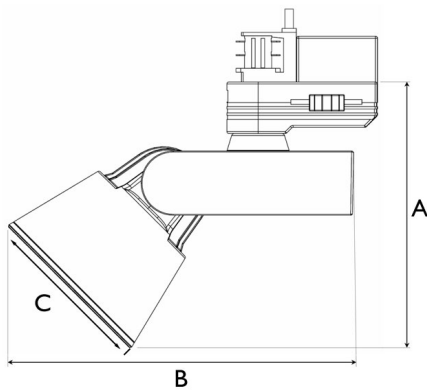

Spot		Medium		Flood	
18°		31°		42°	
m	ø	m	ø	m	ø
1.0	0.32	1.0	0.56	1.0	0.78
2.0	0.64	2.0	1.12	2.0	1.55
3.0	0.96	3.0	1.68	3.0	2.33

A 137 B 177 C 67 (mm)

Ultra mini 1500

Technical specification

Track light with incorporated electronic gear and Chip on board. High quality reflector with three different beam spreads. Lamp housing of die-cast aluminium for optimal cooling, long lifetime and low weight.

Model and colors Available in white, black and grey.

Area of use Track light for indoor applications.

Technical data

Mains (input) voltage	220-240 V
Total weight	0,76 kg
Form of protection	IP 20, class I
Color temperature	3 000 K
Color rendering index (CRI)	90
Light source	LED
Operating position	360°/90°
Start time	Instant
Driver	Built in
Optics	Metalized aluminum reflector
Beam spreads	Spot, Medium, Flood

Type	Delivered lumen output (lm)	System power (W)	EEI ³
830	1450	12	A++
930	1400	13	A++
840	1400	10	A++
940	1400	12	A++

Note

Product available with meat or bread COB on request. Product available in other Kelvin temperatures by request. Final shipping destination may require minor modifications of components as well as article numbers, be sure to state the country in which the fixtures will be used.