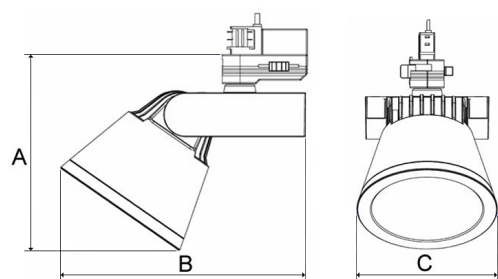

Spot		Medium		Flood		Wide Flood	
14°		28°		39°		54°	
m	ø	m	ø	m	ø	m	ø
1.0	0.25	1.0	0.50	1.0	0.72	1.0	1.02
2.0	0.49	2.0	1.00	2.0	1.43	2.0	2.04
3.0	0.74	3.0	1.50	3.0	2.15	3.0	3.06

A 178 B 222 C 132 (mm)

### Technical specification

Track light with incorporated electronic gear and Chip on board. High quality reflectors with four different beam spreads. Lamp housing of die-cast aluminium for optimal cooling, long lifetime and low weight.

### Technical data

Mains (input) voltage	220-240 V
Total weight	1 kg
Form of protection	IP 20, class I
Color temperature	3 000 K
Color rendering index (CRI)	90
Light source	LED
Operating position	360°/90°
Start time	Instant
Driver	Built in
Optics	Metalized aluminum reflector
Beam spreads	Spot, Medium, Flood, Wide flood