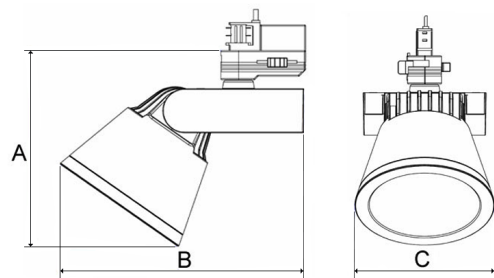

Spot		Medium		Flood		Wide Flood	
14°		28°		39°		54°	
m	ø	m	ø	m	ø	m	ø
1.0	0.25	1.0	0.50	1.0	0.72	1.0	1.02
2.0	0.49	2.0	1.00	2.0	1.43	2.0	2.04
3.0	0.74	3.0	1.50	3.0	2.15	3.0	3.06

A 178 B 222 C 132 (mm)

Ultra 3000

Technical specification

Track light with incorporated electronic gear and Chip on board. High quality reflectors with four different beam spreads. Lamp housing of die-cast aluminium for optimal cooling, long lifetime and low weight.

Model and colors Available in white, black and grey.

Accessories Filter

Area of use Track light for indoor applications.

Technical data

Mains (input) voltage	220-240 V
Total weight	1 kg
Form of protection	IP 20, class I
Color temperature	3 000 K
Light source	LED
Operating position	360°/90°
Start time	Instant
Driver	Built in
Optics	Metalized aluminum reflector
Beam spreads	Spot, Medium, Flood, Wide flood

Color

White
Black
Grey
White
Black
Grey
White
Black
Grey
White
Black
Grey

Type	Delivered lumen output (lm)	System power (W)	EEI ³
830	2900	26	A++
930	2900	30	A+
840	3000	26	A++
940	2900	29	A+

Note

Product available with meat or bread COB on request. Final shipping destination may require minor modifications of components as well as article numbers, be sure to state the country in which the fixtures will be used.