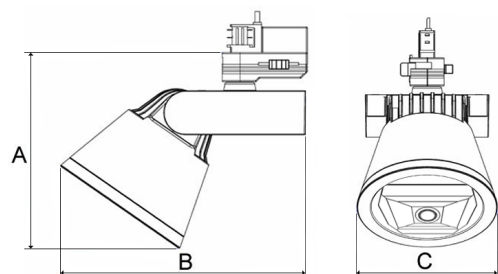

Oval	
60° / 40°	
m	ø
1.0	1.13
2.0	2.25
3.0	3.38

Ultra 2000/3000/4000 OVAL REFLECTOR

Technical specification

Track light with incorporated electronic gear and Chip on board. High quality Oval beam reflector, which reduces the hotspot and reduces the risk of damaging the meat and sensitive fresh food items. Lamp housing of die-cast aluminium for optimal cooling, long lifetime and low weight. Black front ring.

Model and colors Available in white, black and grey.

Area of use Track light for indoor applications.

Technical data

Mains (input) voltage	220-240 V
Total weight	1,2 kg
Form of protection	IP 20, class I
Color temperature	2000-5000 K
Color rendering index (CRI)	90
Light source	LED
Operating position	360°/90°
Driver	Built in
Optics	Metalized aluminum reflector
Beam spreads	Oval

Note

Final shipping destination may require minor modifications of components as well as article numbers, be sure to state the country in which the fixtures will be used.

A 178 B 222 C 132 (mm)