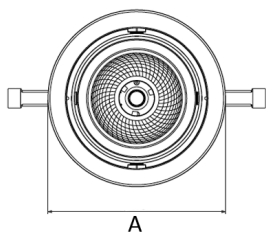

Spot		Medium		Flood		Wide Flood	
14°		28°		39°		54°	
m	ø	m	ø	m	ø	m	ø
1.0	0.25	1.0	0.50	1.0	0.72	1.0	1.02
2.0	0.49	2.0	1.00	2.0	1.43	2.0	2.04
3.0	0.74	3.0	1.50	3.0	2.15	3.0	3.06

A 193 B 150 C 178 (mm)

Saw instruction: ø 178 mm

Twist 3000

Technical specification

Recessed down light with adjustable light direction using gyro function. Chip on board and separated NL Power LED electronic ballast for optimal life time and light flow performance. High quality reflector with four different beam spreads. Lamp housing of die-cast aluminium for optimal cooling and low weight.

Model and colors Available in white, black and grey.

Area of use Down light for indoor applications.

Technical data

Mains (input) voltage	220-240 V
Total weight	0,83 kg
Form of protection	IP 20, class III
Color temperature	3 000 K
Light source	LED
Operating position	Vertical/Gyro
Start time	Instant
Driver	Stand alone, included
Optics	Metalized aluminum reflector
Beam spreads	Spot, Medium, Flood, Wide flood