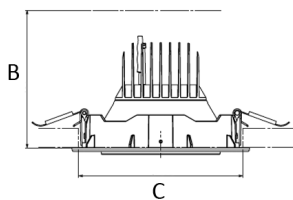

Spot		Medium		Flood		Wide Flood	
14°		28°		39°		54°	
m	ø	m	ø	m	ø	m	ø
1.0	0.25	1.0	0.50	1.0	0.72	1.0	1.02
2.0	0.49	2.0	1.00	2.0	1.43	2.0	2.04
3.0	0.74	3.0	1.50	3.0	2.15	3.0	3.06

A 193 B 150 C 178 (mm)

Saw instruction: ø 178 mm

Twist 3000

Technical specification

Recessed down light with adjustable light direction using gyro function. Chip on board and separated NL Power LED electronic ballast for optimal life time and light flow performance. High quality reflector with four different beam spreads. Lamp housing of die-cast aluminium for optimal cooling and low weight.

Model and colors Available in white, black and grey.

Area of use Down light for indoor applications.

Technical data

Mains (input) voltage	220-240 V
Total weight	0,83 kg
Form of protection	IP 20, class III
Color temperature	3 000 K
Light source	LED
Operating position	Vertical/Gyro
Start time	Instant
Driver	Stand alone, included
Optics	Metalized aluminum reflector
Beam spreads	Spot, Medium, Flood, Wide flood