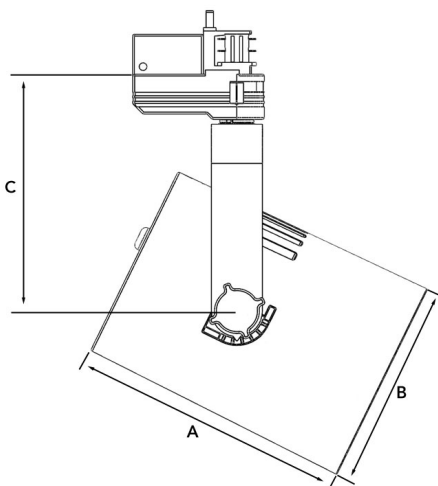

Spot		Medium		Flood		Wide Flood	
14°		28°		39°		54°	
m	ø	m	ø	m	ø	m	ø
1.0	0.25	1.0	0.50	1.0	0.72	1.0	1.02
2.0	0.49	2.0	1.00	2.0	1.43	2.0	2.04
3.0	0.74	3.0	1.50	3.0	2.15	3.0	3.06

A 162 B 121 C 139 (mm)

Tubix 4000

Technical specification

Track light with incorporated electronic gear and Chip on board. High quality reflectors with four different beam spreads. Lamp housing of die-cast aluminium for optimal cooling, long lifetime and low weight. Black front ring.

Model and colors Available in white, black and grey.

Accessories Flaps kit

Area of use Track light for indoor applications.

Technical data

Mains (input) voltage	220-240 V
Total weight	1,2 kg
Form of protection	IP 20, class I
Color temperature	3 000 K
Color rendering index (CRI)	90
Light source	LED
Operating position	360°/90°
Driver	Built in
Optics	Metalized aluminum reflector
Beam spreads	Spot, Medium, Flood, Wide flood