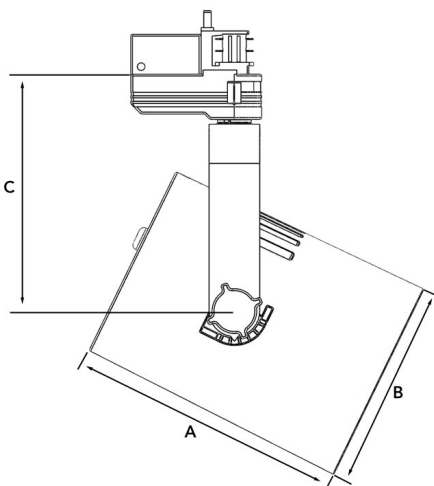

Spot		Medium		Flood		Wide Flood	
14°		28°		39°		54°	
m	ø	m	ø	m	ø	m	ø
1.0	0.25	1.0	0.50	1.0	0.72	1.0	1.02
2.0	0.49	2.0	1.00	2.0	1.43	2.0	2.04
3.0	0.74	3.0	1.50	3.0	2.15	3.0	3.06

A 162 B 121 C 139 (mm)

### Technical specification

Track light with incorporated electronic gear and Chip on board. High quality reflectors with four different beam spreads. Lamp housing of die-cast aluminium for optimal cooling, long lifetime and low weight. Black front ring.

### Technical data

Mains (input) voltage	220-240 V
Total weight	1,2 kg
Form of protection	IP 20, class I
Color temperature	3 000 K
Light source	LED
Operating position	360°/90°
Driver	Built in
Optics	Metalized aluminum reflector
Beam spreads	Spot, Medium, Flood, Wide flood