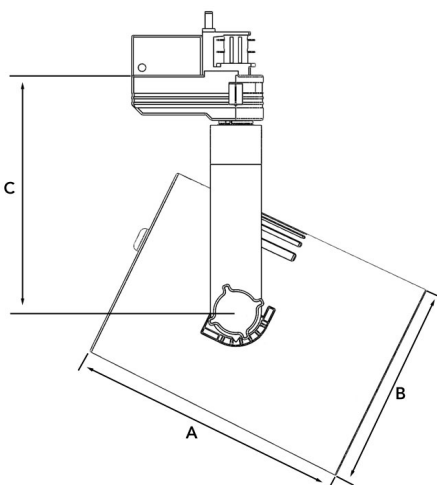

| Oval | |
|-----------|------|
| 60° / 40° | |
| m | ø |
| 1.0 | 1.13 |
| 2.0 | 2.25 |
| 3.0 | 3.38 |

A 162 B 121 C 139 (mm)

Tubix 3000/4000 OVAL REFLECTOR

Technical specification

Track light with incorporated electronic gear and Chip on board. High quality Oval beam reflector, which reduces the hotspot and reduces the risk of damaging the meat and sensitive fresh food items. Lamp housing of die-cast aluminium for optimal cooling, long lifetime and low weight. Black front ring.

Model and colors Available in white, black and grey.

Area of use Track light for indoor applications.

Technical data

| | |
|-----------------------------|------------------------------|
| Mains (input) voltage | 220-240 V |
| Total weight | 1,2 kg |
| Form of protection | IP 20, class I |
| Color temperature | 2000-5000 K |
| Color rendering index (CRI) | 90 |
| Light source | LED |
| Operating position | 360°/90° |
| Driver | Built in |
| Optics | Metalized aluminum reflector |
| Beam spreads | Oval |

Note

*Art nr. xx = Depends on beamspread and colour choice.

Final shipping destination may require minor modifications of components as well as article numbers, be sure to state the country in which the fixtures will be used.