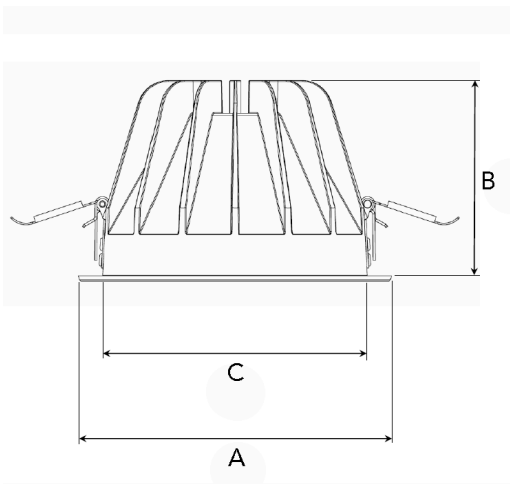

Spot		Medium		Flood		Wide Flood	
17°		32°		41°		57°	
m	ø	m	ø	m	ø	m	ø
1.0	0.30	1.0	0.58	1.0	0.76	1.0	1.09
2.0	0.60	2.0	1.16	2.0	1.51	2.0	2.19
3.0	0.91	3.0	1.74	3.0	2.27	3.0	3.28

A 195 B 122 C 178 (mm)

Saw instruction: ø 178

### Technical specification

LED down light with electronic driver and Chip on board. High color rendering index +90. High quality reflector with different beam spreads.

Lamp housing of die-cast aluminium for optimal cooling, long lifetime and low weight

### Technical data

Mains (input) voltage	220-240 V
Total weight	0,85 kg
Form of protection	IP 20, class III
Color temperature	3 000 K
Color rendering index (CRI)	90
Light source	LED
Operating position	Vertical/fixed
Start time	Instant
Driver	Stand alone, included
Reflector	Anodised Aluminium
Beam spreads	Spot, Medium, Flood, Wide flood