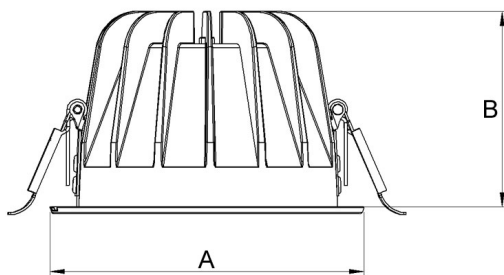

Spot		Medium		Flood		Wide Flood	
17°		32°		41°		57°	
m	ø	m	ø	m	ø	m	ø
1.0	0.30	1.0	0.58	1.0	0.76	1.0	1.09
2.0	0.60	2.0	1.16	2.0	1.51	2.0	2.19
3.0	0.91	3.0	1.74	3.0	2.27	3.0	3.28

A 144 B 90 (mm)

Titan 4000

Technical specification

Recessed down light with chip on board and separated NL Power LED electronic ballast for optimal life time and light flow performance. High quality reflector with four different beam spreads. Lamp housing of die-cast aluminium for optimal cooling and low weight.

Model and colors Available in white, black and grey.

Area of use Down light for indoor applications.

Technical data

Mains (input) voltage	220-240 V
Total weight	0,55 kg
Form of protection	IP 20, class III
Color temperature	3000 K
Light source	LED
Operating position	Vertical/fixed
Start time	Instant
Driver	Stand alone, included
Optics	Metalized aluminum reflector
Beam spreads	Spot, Medium, Flood, Wide flood

Saw instruction: ø 128