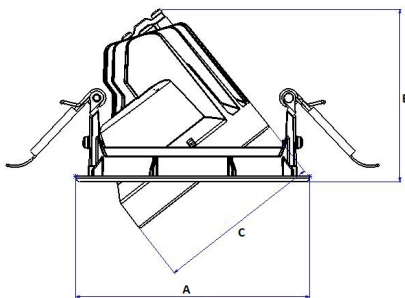

Spot		Medium		Flood	
16°		31°		42°	
m	ø	m	ø	m	ø
1.0	0.28	1.0	0.56	1.0	0.78
2.0	0.57	2.0	1.12	2.0	1.55
3.0	0.85	3.0	1.68	3.0	2.33

A 120 B 88 C 85 (mm)

### Technical specification

Tiltable and rotating down light with chip on board and separated NL Power LED electronic ballast for optimal life time and light flow performance. High quality reflector with three different beam spreads. Lamp housing of die-cast aluminium for optimal cooling and low weight.

Saw instruction: ø 112 mm