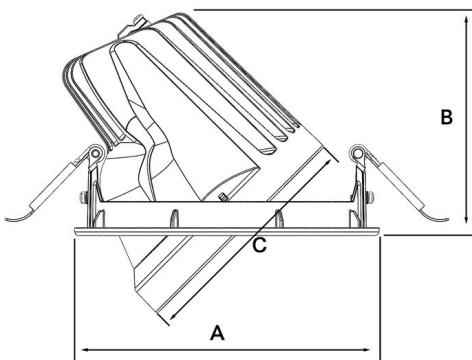

Spot		Medium		Flood		Wide Flood	
17°		32°		41°		57°	
m	ø	m	ø	m	ø	m	ø
1.0	0.30	1.0	0.58	1.0	0.76	1.0	1.09
2.0	0.60	2.0	1.16	2.0	1.51	2.0	2.19
3.0	0.91	3.0	1.74	3.0	2.27	3.0	3.28

A 158 B 122 C 121.5 (mm)

Saw instruction: ø 150 mm

Moon 4000

Technical specification

Tiltable and rotating down light with chip on board and separated NL Power LED electronic ballast for optimal life time and light flow performance. High quality reflector with four different beam spreads. Lamp housing of die-cast aluminium for optimal cooling and low weight. Adjustable light direction using gyro function, max 45 degrees.

Model and colors Available in white, black and grey.

Accessories Support plate.

Area of use Down light for indoor applications.

Technical data

Mains (input) voltage	220-240 V
Total weight	0,83 kg
Form of protection	IP 20, class III
Color temperature	3000 K
Light source	LED
Operating position	Vertical/Gyro
Start time	Instant
Driver	Stand alone, included
Optics	Metalized aluminum reflector
Beam spreads	Spot, Medium, Flood, Wide flood