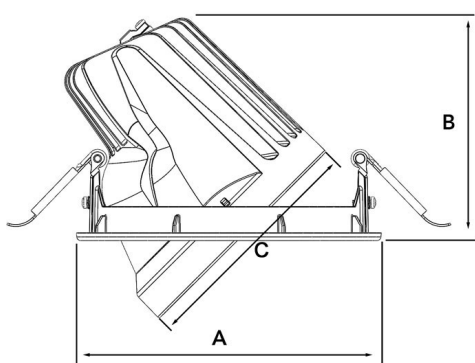

Spot		Medium		Flood		Wide Flood	
14°		28°		39°		54°	
m	ø	m	ø	m	ø	m	ø
1.0	0.25	1.0	0.50	1.0	0.72	1.0	1.02
2.0	0.49	2.0	1.00	2.0	1.43	2.0	2.04
3.0	0.74	3.0	1.50	3.0	2.15	3.0	3.06

A 158 B 122 C 121.5 (mm)

Saw instruction: ø 150 mm

### Technical specification

Tiltable and rotating down light with chip on board and separated NL Power LED electronic ballast for optimal life time and light flow performance. High quality reflector with four different beam spreads. Lamp housing of die-cast aluminium for optimal cooling and low weight. Adjustable light direction using gyro function, max 45 degrees.