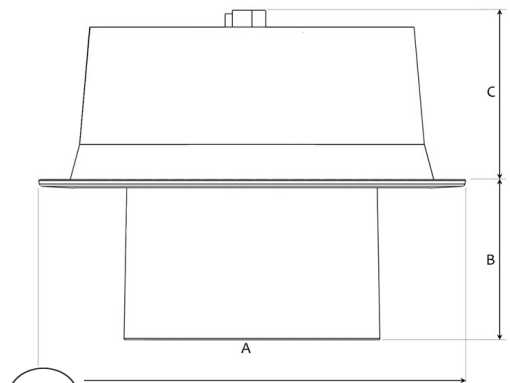

Spot		Medium		Flood		Wide Flood	
14°		25°		37°		57°	
m	∅	m	∅	m	∅	m	∅
1.0	0.25	1.0	0.44	1.0	0.68	1.0	1.08
2.0	0.51	2.0	0.88	2.0	1.35	2.0	2.15
3.0	0.76	3.0	1.32	3.0	2.03	3.0	3.23

Saw instruction: ∅ 165 mm
 A 176 B 65 C 70 (mm)

Flexo 3000

Technical specification

Tiltable and rotating down light with chip on board and separated NL Power LED electronic ballast for optimal life time and light flow performance. High quality reflector with four different beam spreads. Lamp housing of die-cast aluminium for optimal cooling and low weight.

Model and colors Available in white, black and grey.

Area of use Down light for indoor applications.

Technical data

Mains (input) voltage	220-240 V
Total weight	0.9 kg
Form of protection	IP 20, class III
Color temperature	3000 K
Light source	LED
Operating position	360°/60°
Start time	Instant
Driver	Stand alone, included
Optics	Metalized aluminum reflector
Beam spreads	Spot, Medium, Flood, Wide flood