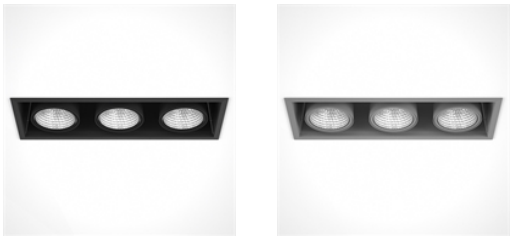

Flex III 3000

Technical specification

Recessed down light with pull out spot lights for COB LED. Reflector with four different beam spreads. Black front ring.

Model and colors White, black and grey

Area of use Down light for indoor applications.

Technical data

Mains (input) voltage	220-240 V
Total weight	4.6 kg
Form of protection	IP 20, class III
Color temperature	3 000 K
Color rendering index (CRI)	90
Light source	LED
Operating position	Vertical/retractable
Start time	Instant
Driver	Separate
Optics	Metalized aluminum reflector
Beam spreads	Spot, Medium, Flood

Spot		Medium		Flood		Wide Flood	
	14°		28°		39°		54°
m	ø	m	ø	m	ø	m	ø
1.0	0.25	1.0	0.50	1.0	0.72	1.0	1.02
2.0	0.49	2.0	1.00	2.0	1.43	2.0	2.04
3.0	0.74	3.0	1.50	3.0	2.15	3.0	3.06

Art no	Description	Color
280-5xx-10*	Spot, Medium, Flood or Wide flood	White
280-5xx-20*	Spot, Medium, Flood or Wide flood	Black
280-5xx-30*	Spot, Medium, Flood or Wide flood	Grey

Type	Delivered lumen output (lm)	System power (W)	EEI ³
830	3x3000	3x26	A++
930	3x3000	3x30	A++
840	3x3200	3x26	A++
940	3x3000	3x29	A+

Note

*Art nr. xx = Depends on beam choices.

Product available with meat or bread COB.