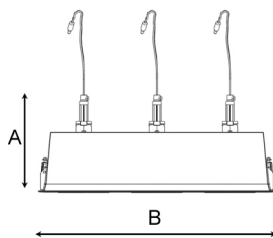

Technical data

Mains (input) voltage	220-240 V
Total weight	4.6 kg
Form of protection	IP 20, class III
Color temperature	3 000 K
Color rendering index (CRI)	90
Light source	LED
Operating position	Vertical/retractable
Start time	Instant
Driver	Separate
Optics	Metalized aluminum reflector
Beam spreads	Spot, Medium, Flood

Spot		Medium		Flood		Wide Flood	
	14°		28°		39°		54°
m	ø	m	ø	m	ø	m	ø
1.0	0.25	1.0	0.50	1.0	0.72	1.0	1.02
2.0	0.49	2.0	1.00	2.0	1.43	2.0	2.04
3.0	0.74	3.0	1.50	3.0	2.15	3.0	3.06

Art no	Description	Color
280-5xx-10*	Spot, Medium, Flood or Wide flood	White
280-5xx-20*	Spot, Medium, Flood or Wide flood	Black
280-5xx-30*	Spot, Medium, Flood or Wide flood	Grey

Type	Delivered lumen output (lm)	System power (W)	EEI ³
830	3x3000	3x26	A++
930	3x3000	3x30	A++
840	3x3200	3x26	A++
940	3x3000	3x29	A+

Note

*Art nr. xx = Depends on beam choices.

Product available with meat or bread COB.

Final shipping destination may require minor modifications of components as well as catalogue numbers, be sure to state the country in which the fixtures will be used.

Saw instruction: 477 x 512 mm

A 210 B 516 C 200 (mm)