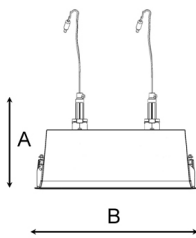

### Technical specification

Recessed down light with pull out spot lights for LED lamps. Reflector with four different beam spreads. Black front ring.

**Model and colors** White

**Area of use** Down light for indoor applications.

Art no	Description	Color
280-5xx-10*	Spot, Medium, Flood or Wide flood	White
280-5xx-20*	Spot, Medium, Flood or Wide flood	Black
280-5xx-30*	Spot, Medium, Flood or Wide flood	Grey

Type	Delivered lumen output (lm)	System power (W)	EEI <sup>3</sup>
830	2x3000	2x26	A++
930	2x3000	2x30	A++
840	2x3200	2x26	A++
940	2x3000	2x29	A+

### Note

\*Art. nr xx = Depends on beam choices.

Product available with meat or bread COB.

Final shipping destination may require minor modifications of components as well as article numbers, be sure to state the country in which the fixtures will be used.