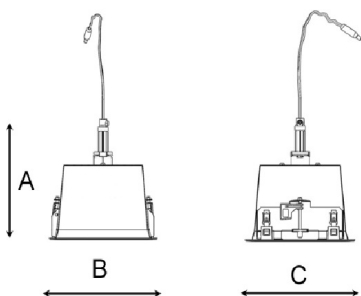

Recessed down light with pull out spot lights for LED lamps. Reflector with four different beam spreads. Black front ring.

Model and colors White

Area of use Down light for indoor applications.

Technical data

Mains (input) voltage	220-240 V
Total weight	1.5 kg
Form of protection	IP 20, class III
Color temperature	3 000 K
Color rendering index (CRI)	90
Light source	LED
Operating position	Vertical/retractable
Start time	Instant
Driver	Separate
Optics	Metalized aluminum reflector
Beam spreads	Spot, Medium, Flood

Type	Delivered lumen output (lm)	System power (W)	EEI ³
830	2900	26	A++
930	2900	30	A+
840	3000	26	A++
940	2900	29	A+

Saw instruction: 177 x 191 mm

A 210 B 200 C 200 (mm)

Note

Product available with meat and bread COB.