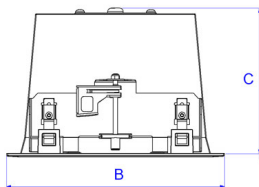

Spot		Medium		Flood		Wide Flood	
14°		28°		39°		54°	
m	ø	m	ø	m	ø	m	ø
1.0	0.25	1.0	0.50	1.0	0.72	1.0	1.02
2.0	0.49	2.0	1.00	2.0	1.43	2.0	2.04
3.0	0.74	3.0	1.50	3.0	2.15	3.0	3.06

Saw instruction: 177 x 191 mm

A 200 B 200 C 135 (mm)

Fix I 3000

Technical specification

Recessed LED down light with fixed position of lamp house. Reflector with four different beam spreads.

Model and colors White

Area of use Down light for indoor applications.

Technical data

Mains (input) voltage	220-240 V
Total weight	1.3 kg
Form of protection	IP 20, class III
Color temperature	3 000 K
Color rendering index (CRI)	90
Light source	LED
Operating position	Vertical
Start time	Instant
Driver	Separate
Optics	Optic reflector
Beam spreads	Spot, Medium, Flood, Wide flood