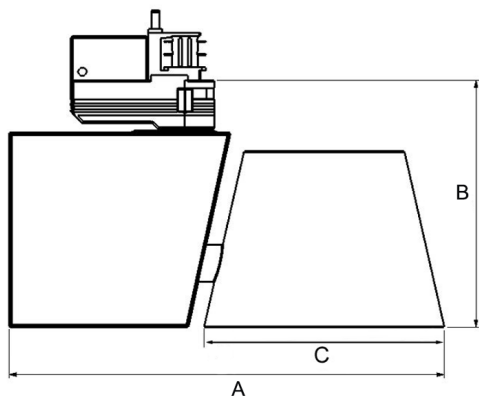

Spot		Medium		Flood		Wide Flood	
14°		25°		37°		57°	
m	ø	m	ø	m	ø	m	ø
1.0	0.25	1.0	0.44	1.0	0.68	1.0	1.08
2.0	0.51	2.0	0.88	2.0	1.35	2.0	2.15
3.0	0.76	3.0	1.32	3.0	2.03	3.0	3.23

A 234 B 133.2 C 129 (mm)

### Technical specification

Track light with incorporated electronic gear and Chip on board. High quality reflectors with four different beam spreads. Lamp housing of die-cast aluminium for optimal cooling, long lifetime and low weight. Black front ring.

### Technical data

Mains (input) voltage	220-240 V
Total weight	1,2 kg
Form of protection	IP 20, class I
Color temperature	3 000 K
Color rendering index (CRI)	90
Light source	LED
Operating position	360°/90°
Driver	Built in
Optics	Metalized aluminum reflector
Beam spreads	Spot, Medium, Flood, Wide flood